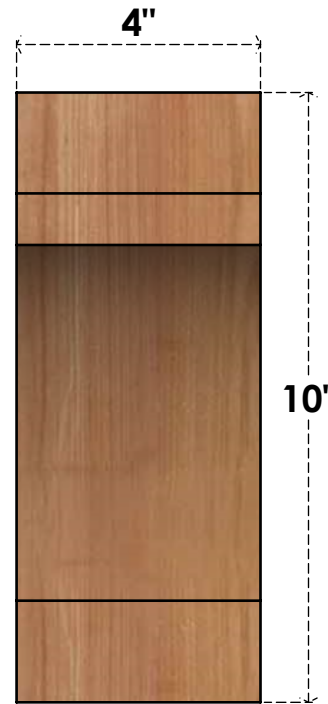

BRC04X10X10MRC00RWR

4"W X 10"D X 10"H MERCED ROUGH SAWN BRACE, WESTERN RED CEDAR

SIDE

FRONT

EKENA MILLWORK
 2300 WEST MAIN ST.
 CLARKSVILLE, TX 75426
 TOLL FREE: 866-607-0453
 WWW.EKENAMILLWORK.COM

NOTES

1. INSTALLATION TO BE COMPLETED IN ACCORDANCE WITH MANUFACTURER'S SPECIFICATIONS.
2. DRAWING MAY NOT BE TO SCALE
3. THIS DRAWING IS INTENDED FOR DESIGN AND PLANNING PURPOSES ONLY.
4. ALL INFORMATION CONTAINED HEREIN WAS CURRENT AT THE TIME OF DEVELOPMENT BUT MUST BE REVIEWED AND APPROVED BY THE PRODUCT MANUFACTURER TO BE CONSIDERED ACCURATE.
5. PRODUCTS ARE NOT KILN DRIED. THIS ITEM IS UNIQUE AND WILL CONTAIN THE NATURAL VARIATIONS THAT THE WOOD SPECIES OFFERS. THIS MAY RESULT IN VARIATIONS UP TO 1/4"