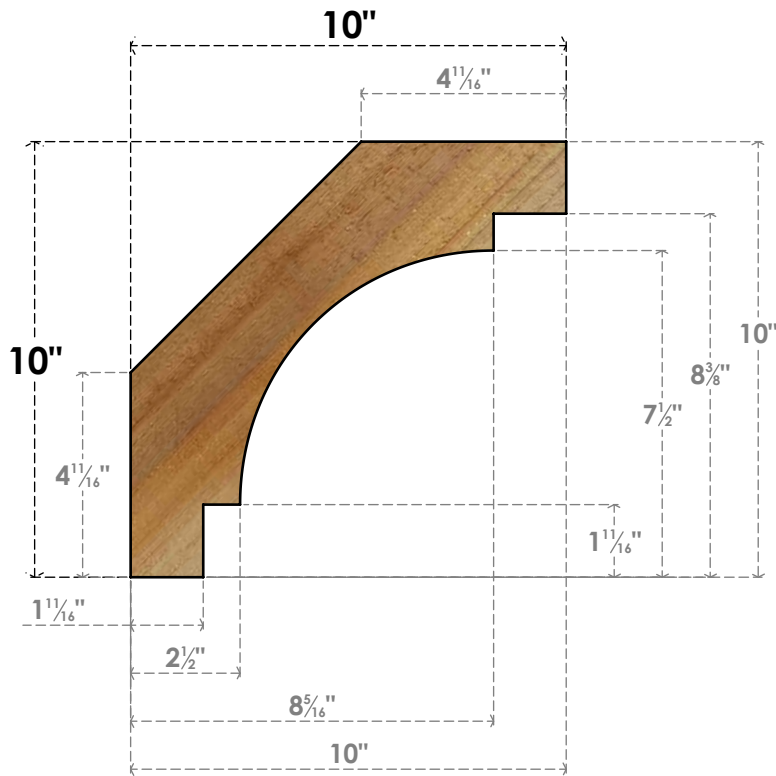

BRC04X10X10MRC00RWR

4"W X 10"D X 10"H MERCED ROUGH SAWN BRACE, WESTERN RED CEDAR

SIDE

FRONT

EKENA MILLWORK
 2300 WEST MAIN ST.
 CLARKSVILLE, TX 75426
 TOLL FREE: 866-607-0453
 WWW.EKENAMILLWORK.COM

NOTES

1. INSTALLATION TO BE COMPLETED IN ACCORDANCE WITH MANUFACTURER'S SPECIFICATIONS.
2. DRAWING MAY NOT BE TO SCALE
3. THIS DRAWING IS INTENDED FOR DESIGN AND PLANNING PURPOSES ONLY.
4. ALL INFORMATION CONTAINED HEREIN WAS CURRENT AT THE TIME OF DEVELOPMENT BUT MUST BE REVIEWED AND APPROVED BY THE PRODUCT MANUFACTURER TO BE CONSIDERED ACCURATE.
5. PRODUCTS ARE NOT KILN DRIED. THIS ITEM IS UNIQUE AND WILL CONTAIN THE NATURAL VARIATIONS THAT THE WOOD SPECIES OFFERS. THIS MAY RESULT IN VARIATIONS UP TO 1/4"