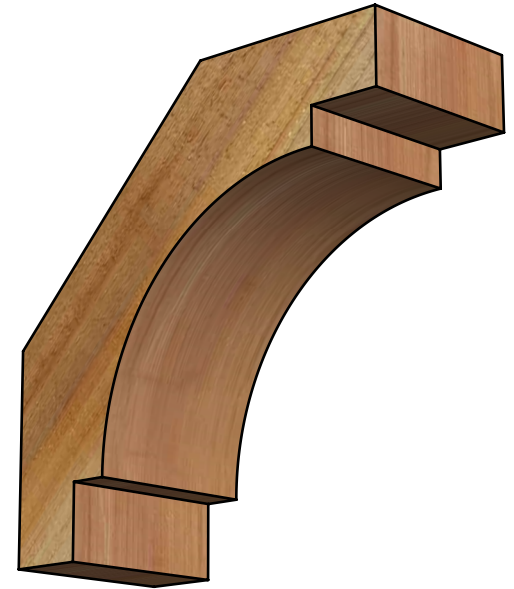

BRC04X10X10MRC00RWR

4"W X 10"D X 10"H MERCED ROUGH SAWN BRACE, WESTERN RED CEDAR

SIDE

FRONT

EKENA MILLWORK
 2300 WEST MAIN ST.
 CLARKSVILLE, TX 75426
 TOLL FREE: 866-607-0453
 WWW.EKENAMILLWORK.COM

NOTES

1. INSTALLATION TO BE COMPLETED IN ACCORDANCE WITH MANUFACTURER'S SPECIFICATIONS.
2. DRAWING MAY NOT BE TO SCALE
3. THIS DRAWING IS INTENDED FOR DESIGN AND PLANNING PURPOSES ONLY.
4. ALL INFORMATION CONTAINED HEREIN WAS CURRENT AT THE TIME OF DEVELOPMENT BUT MUST BE REVIEWED AND APPROVED BY THE PRODUCT MANUFACTURER TO BE CONSIDERED ACCURATE.
5. PRODUCTS ARE NOT KILN DRIED. THIS ITEM IS UNIQUE AND WILL CONTAIN THE NATURAL VARIATIONS THAT THE WOOD SPECIES OFFERS. THIS MAY RESULT IN VARIATIONS UP TO 1/4"